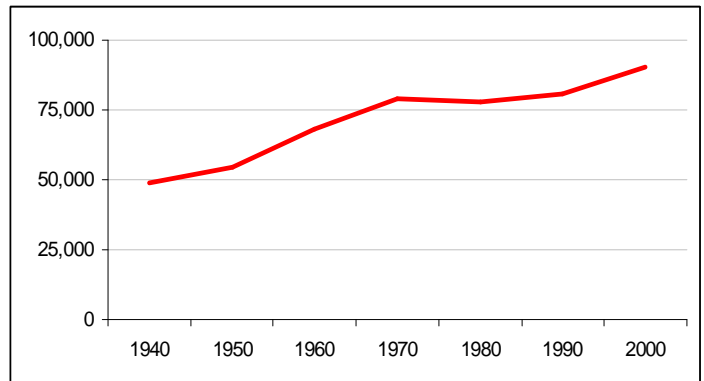

CITY OF KENOSHA FACT SHEET

Population Trends

Between 1940 and 2000, the City of Kenosha grew from 48,765 people to 90,352 – an overall increase of 41,587 persons, or about 85%. (This compares with increases of 136% in Kenosha County, 81% in the Southeast Region, and 71% statewide during the same time period.)

From 1990 to 2000, the City of Kenosha’s population increased by 9,926 residents, or approximately 12.3%.

CITY OF KENOSHA POPULATION TRENDS: 1940-2000

Source: U.S. Census Bureau and SEWRPC.

Age Distribution

In the City of Kenosha, the median age in 2000 was about 34 years.

- About 30% of residents were under the age of 20.
- About 59% were between the ages of 20 and 64.
- About 11% were 65 or older.

Racial Composition