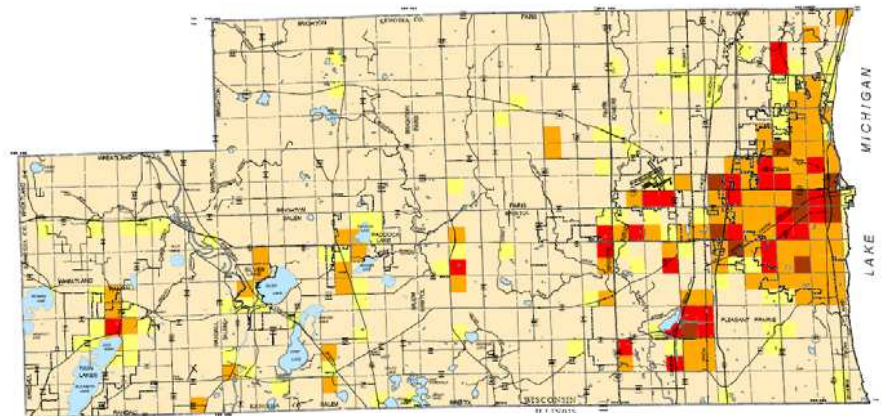

EMPLOYMENT DISTRIBUTION IN KENOSHA COUNTY: 2000

Source: Wisconsin Department of Workforce Development and SEWRPC.