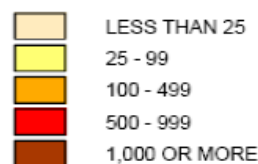

JOBS PER U.S. PUBLIC LAND
SURVEY ONE-QUARTER SECTION

Source: Wisconsin Department of Workforce Development and SEWRPC.