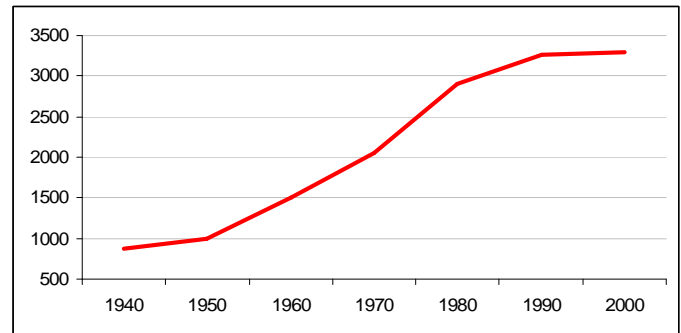

Population Trends

Between 1940 and 2000, the Town of Wheatland grew from 877 people to 3,292 – an overall increase of 2,415 persons, or about 275%. This compares with increases of 136% in Kenosha County, 81% in the Southeast Region, and 71% statewide during the same time period.

From 1990 to 2000, the Town of Wheatland's population increased by 29 residents, or approximately 0.9%.

Age Distribution

In the Town of Wheatland, the median age in 2000 was about 37 years.

- About 30% of residents were under the age of 20.
- About 61% were between the ages of 20 and 64.
- About 9% were 65 or older.

Racial Composition

In 2000, the Town of Wheatland's population consisted of:

- 98% White
- 0.5% Black or African American
- 0.2% Asian
- 0.2% American Indian or Alaskan Native
- 0.7% Multi-Racial

Due to Federal definitions, Hispanics are not considered a racial group, but rather an ethnic one. In 2000, 32 persons (1% of the population) were Hispanic.

TOWN OF WHEATLAND POPULATION TRENDS: 1940 - 2000

Source: U.S. Census Bureau and SEWRPC.

HISTORICAL POPULATION LEVELS IN
THE TOWN OF WHEATLAND: 1850-2006

| Year | Population | Change From Preceding Census | |
|-------------------|------------|------------------------------|---------|
| | | Number | Percent |
| 1850 | 1,193 | -- | -- |
| 1860 | 1,095 | -98 | -8.2 |
| 1870 | 843 | -252 | -23.0 |
| 1880 | 835 | -8 | -0.9 |
| 1890 | 752 | -83 | -9.9 |
| 1900 | 832 | 80 | 10.6 |
| 1910 | 861 | 29 | 3.5 |
| 1920 | 800 | -61 | -7.1 |
| 1930 | 799 | -1 | -0.1 |
| 1940 | 877 | 78 | 9.8 |
| 1950 | 991 | 114 | 13.0 |
| 1960 | 1,503 | 512 | 51.7 |
| 1970 | 2,047 | 544 | 36.2 |
| 1980 | 2,908 | 861 | 42.1 |
| 1990 | 3,263 | 355 | 12.2 |
| 2000 | 3,292 | 29 | 0.9 |
| 2006 ^a | 3,432 | 140 | 4.3 |