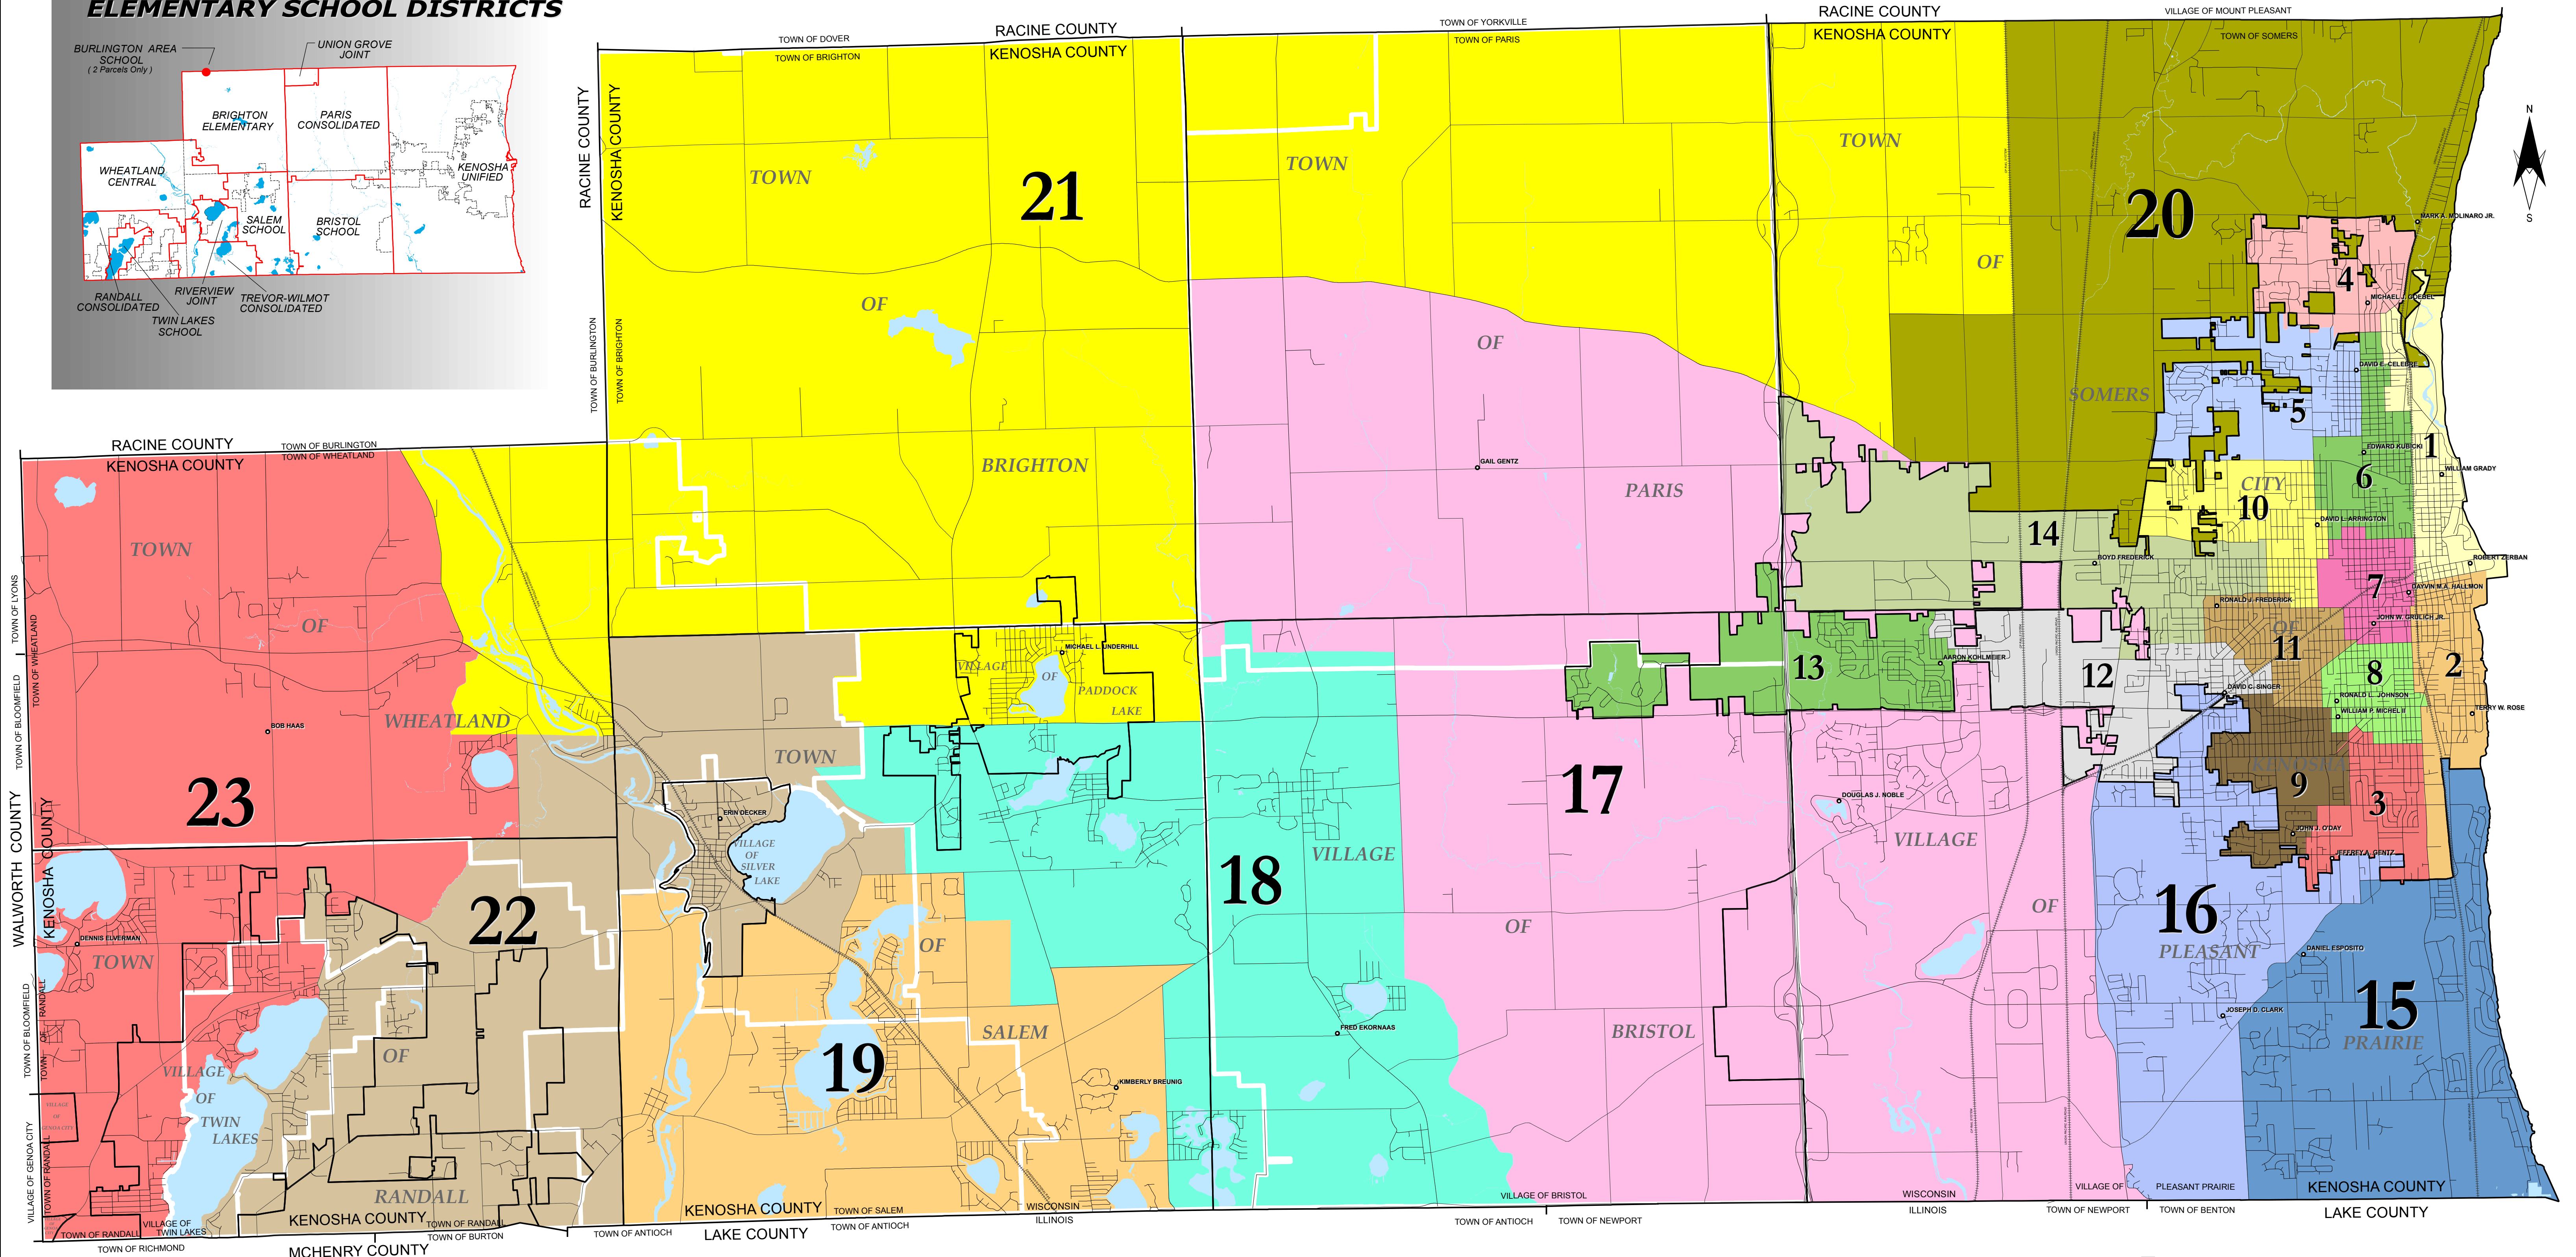

ELEMENTARY SCHOOL DISTRICTS

• Incumbent Location — Civil Division Boundary Line — Elementary School District Boundary Line

23 Supervisory Districts

KENOSHA COUNTY REDISTRICTING PROJECT - 2010